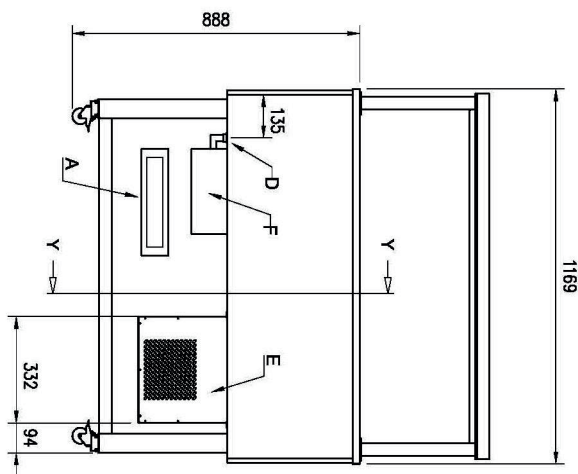

| | | | |
|----------------------------|----------|--|--------------------|
| SAP Code | 00012134 | Loading | 230 V / 1N - 50 Hz |
| Net Width [mm] | 1169 | Number of GN / EN | 3 |
| Net Depth [mm] | 760 | GN / EN size in device | GN 1/1 |
| Net Height [mm] | 1688 | GN device depth | 200 |
| Net Weight [kg] | 213.00 | Minimum device temperature [°C] | 4 |
| Power electric [kW] | 0.247 | Maximum device temperature [°C] | 8 |

Technical data sheet

Technical drawing

Chilled display unit GN 3-1/1 bottom cover, upwards opening, Wenge

Model

SAP Code

00012134

A= ELECTRICAL CONNECTION
 D= WATER DISCHARGE Ø16
 E= GAS CONNECTION Ø8 Ø10
 F= WATER BOX

1. SAP Code:

00012134

2. Net Width [mm]:

1169

3. Net Depth [mm]:

760

4. Net Height [mm]:

1688

5. Net Weight [kg]:

213.00

6. Gross Width [mm]:

1233

7. Gross depth [mm]:

860

8. Gross Height [mm]:

1830