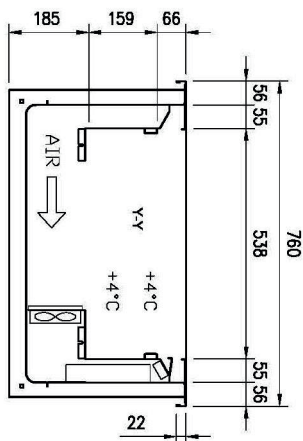

| | | | |
|----------------------------|----------|--|--------------------|
| SAP Code | 00012134 | Loading | 230 V / 1N - 50 Hz |
| Net Width [mm] | 1169 | Number of GN / EN | 3 |
| Net Depth [mm] | 760 | GN / EN size in device | GN 1/1 |
| Net Height [mm] | 1688 | GN device depth | 200 |
| Net Weight [kg] | 213.00 | Minimum device temperature [°C] | 4 |
| Power electric [kW] | 0.247 | Maximum device temperature [°C] | 8 |

Technical data sheet

Technical drawing

Chilled display unit GN 3-1/1 bottom cover, upwards opening, Wenge

Model

SAP Code

00012134

A= ELECTRICAL CONNECTION
 D= WATER DISCHARGE Ø16
 E= GAS CONNECTION Ø8 Ø10
 F= WATER BOX

1. SAP Code:

00012134

2. Net Width [mm]:

1169

3. Net Depth [mm]:

760

4. Net Height [mm]:

1688

5. Net Weight [kg]:

213.00

6. Gross Width [mm]:

1233

7. Gross depth [mm]:

860

8. Gross Height [mm]:

1830