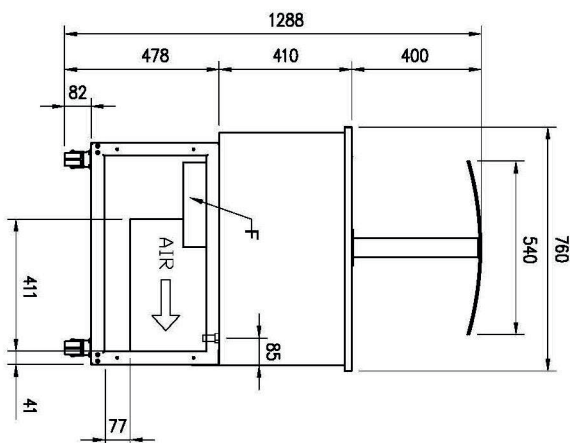

| | | | |
|----------------------------|----------|--|--------------------|
| SAP Code | 00012134 | Loading | 230 V / 1N - 50 Hz |
| Net Width [mm] | 1169 | Number of GN / EN | 3 |
| Net Depth [mm] | 760 | GN / EN size in device | GN 1/1 |
| Net Height [mm] | 1688 | GN device depth | 200 |
| Net Weight [kg] | 213.00 | Minimum device temperature [°C] | 4 |
| Power electric [kW] | 0.247 | Maximum device temperature [°C] | 8 |

Technical data sheet

Technical drawing

Chilled display unit GN 3-1/1 bottom cover, upwards opening, Wenge

Model

SAP Code

00012134

A= ELECTRICAL CONNECTION
 D= WATER DISCHARGE Ø16
 E= GAS CONNECTION Ø8 Ø10
 F= WATER BOX

1. SAP Code:

00012134

2. Net Width [mm]:

1169

3. Net Depth [mm]:

760

4. Net Height [mm]:

1688

5. Net Weight [kg]:

213.00

6. Gross Width [mm]:

1233

7. Gross depth [mm]:

860

8. Gross Height [mm]:

1830