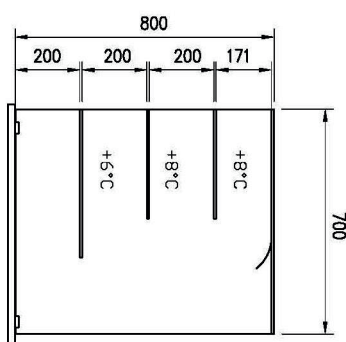

| | | | |
|----------------------------|----------|--|--------------------|
| SAP Code | 00012134 | Loading | 230 V / 1N - 50 Hz |
| Net Width [mm] | 1169 | Number of GN / EN | 3 |
| Net Depth [mm] | 760 | GN / EN size in device | GN 1/1 |
| Net Height [mm] | 1688 | GN device depth | 200 |
| Net Weight [kg] | 213.00 | Minimum device temperature [°C] | 4 |
| Power electric [kW] | 0.247 | Maximum device temperature [°C] | 8 |

Technical data sheet

Technical drawing

Chilled display unit GN 3-1/1 bottom cover, upwards opening, Wenge

Model

SAP Code

00012134

A= ELECTRICAL CONNECTION
 D= WATER DISCHARGE Ø16
 E= GAS CONNECTION Ø8 Ø10
 F= WATER BOX

1. SAP Code:

00012134

2. Net Width [mm]:

1169

3. Net Depth [mm]:

760

4. Net Height [mm]:

1688

5. Net Weight [kg]:

213.00

6. Gross Width [mm]:

1233

7. Gross depth [mm]:

860

8. Gross Height [mm]:

1830