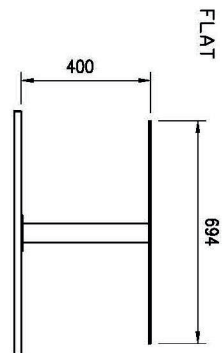

Technical data sheet

Technical drawing

Chilled display unit GN 3-1/1 bottom cover, upwards opening, Wenge

Model

SAP Code

00012134

A= ELECTRICAL CONNECTION
D= WATER DISCHARGE Ø16
E= GAS CONNECTION Ø8 Ø10
F= WATER BOX

PLATINUM

SERVICE

FLAT