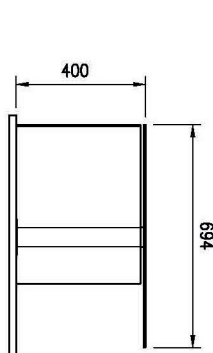

PLATINUM

SERVICE